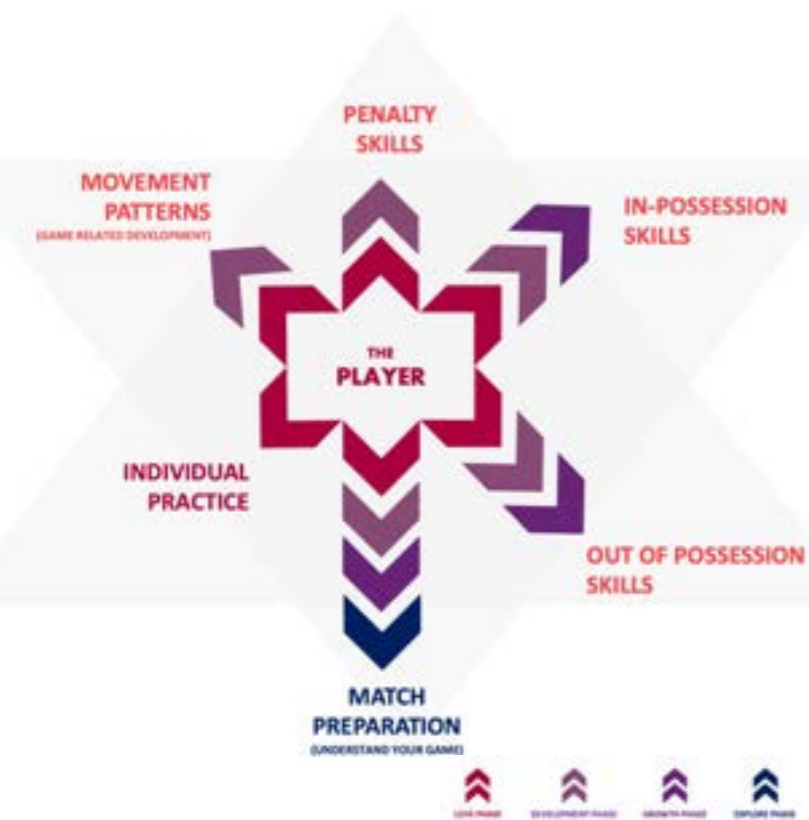

PLAYER DEVELOPMENT

THE SUPPORT AND DEVELOPMENT OF THE PLAYER IS AT THE CENTRE OF EVERYTHING WE DO.